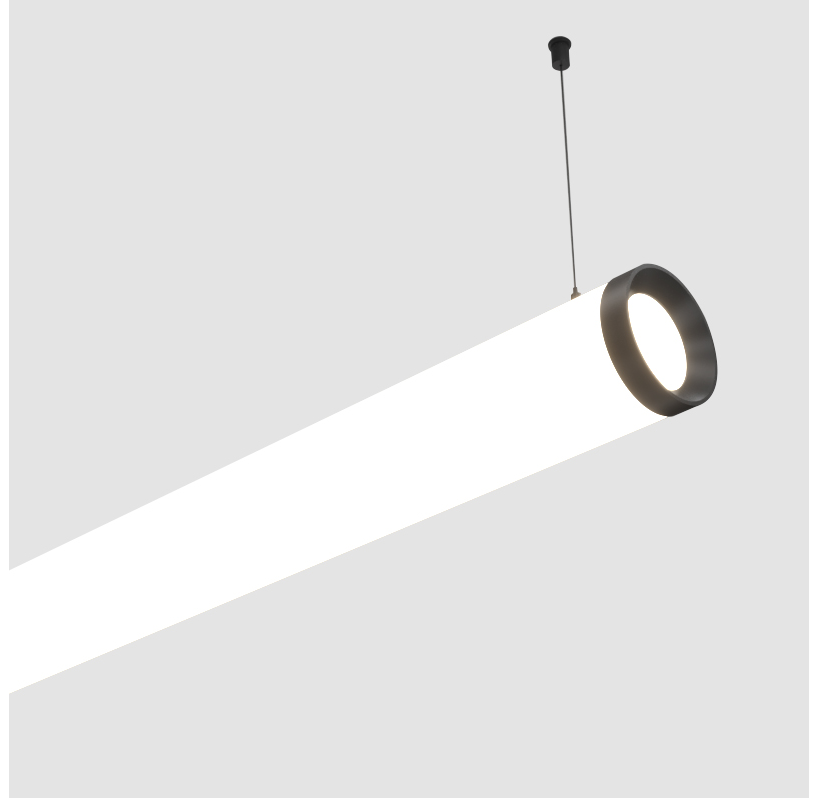

GENERAL

Series: Bunga Plus
Brand: Prolicht
Division: Architectural
Mounting Type: Suspension
Mounting Location: Ceiling
Subcategory: Profile

PHYSICAL

Shape: Cylinder
Length (mm): 938
Length (in): 36 ¹⁵/₁₆
Width (mm): 115
Width (in): 4 1/2
Height (mm): 115
Height (in): 4 1/2
Max. Overall Height (mm): 2115
Max. Overall Height (in): 83 1/4
Light Distribution: Omnidirectional
Weight (kg): 3.581
Weight (lbs): 7.88
Diffuser: [PMMA - Opal](#)
Fixture Finish: [SSR / BKV / CWI / CRY / HAB / UFT / ITA / RUA / FTG / MYG / LOD / PUS / FRO / FUP / KIA / POP / BLS / SPG / MEY / GOH / GUM / CHC / COM / ABZ / JAG / OBR / MOS / ROR](#)
Fixture Material: Aluminum
Cable Details: [2000mm or 4000mm Transparent Cable](#)

ELECTRICAL

Lamp Type: LED (Zhaga Standard)
Input Wattage (W): 15
Total Output Wattage (W): 12 / 11.1 (3500K)
Dimming: [Non-Dimming / Phase Dimming (120Vac only) / 0-10V Dimming](#)
Driver Included: Yes
Driver Location: Integrated
Driver Type: Constant Current - 120 / 277Vac
Driver Class: Class 2
Input Voltage (V): 120 - 277
Constant Current (MA): 350 / 375 (3500K)

LED

Color Temperature (°K): [3000 / 3500 / 4000](#)
Max. Delivered Lumen (lm): 1660 / 1715 / 1750
CRI: >80 CRI
Lamp Life (hrs): 50000

OPTICAL

RATINGS AND CERTIFICATIONS

Certified By: Certified for North American Standards
IP rating: IP20