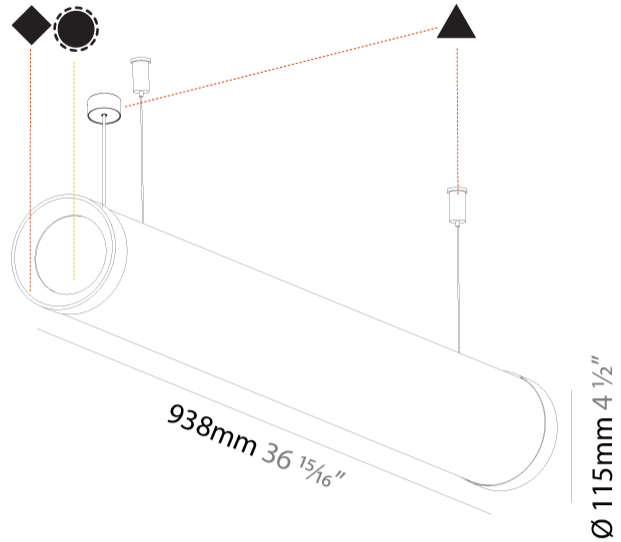

GENERAL

Series: Bunga Plus
Brand: Prolicht
Division: Architectural
Mounting Type: Suspension
Mounting Location: Ceiling
Subcategory: Profile

PHYSICAL

Shape: Cylinder
Length (mm): 938
Length (in): 36 ¹⁵/₁₆
Width (mm): 115
Width (in): 4 1/2
Height (mm): 115
Height (in): 4 1/2
Max. Overall Height (mm): 2115
Max. Overall Height (in): 83 1/4
Light Distribution: Omnidirectional
Weight (kg): 3.581
Weight (lbs): 7.88
Diffuser: [PMMA - Opal](#)
Fixture Finish: [SSR / BKV / CWI / CRY / HAB / UFT / ITA / RUA / FTG / MYG / LOD / PUS / FRO / FUP / KIA / POP / BLS / SPG / MEY / GOH / GUM / CHC / COM / ABZ / JAG / OBR / MOS / ROR](#)
Fixture Material: Aluminum
Cable Details: [2000mm or 4000mm Transparent Cable](#)

ELECTRICAL

Lamp Type: LED (Zhaga Standard)
Input Wattage (W): 15
Total Output Wattage (W): 12 / 11.1 (3500K)
Dimming: [Non-Dimming / Phase Dimming (120Vac only) / 0-10V Dimming](#)
Driver Included: Yes
Driver Location: Integrated
Driver Type: Constant Current - 120 / 277Vac
Driver Class: Class 2
Input Voltage (V): 120 - 277
Constant Current (MA): 350 / 375 (3500K)

LED

Color Temperature (°K): [3000 / 3500 / 4000](#)
Max. Delivered Lumen (lm): 1660 / 1715 / 1750
CRI: >80 CRI
Lamp Life (hrs): 50000

OPTICAL

RATINGS AND CERTIFICATIONS

Certified By: Certified for North American Standards
IP rating: IP20